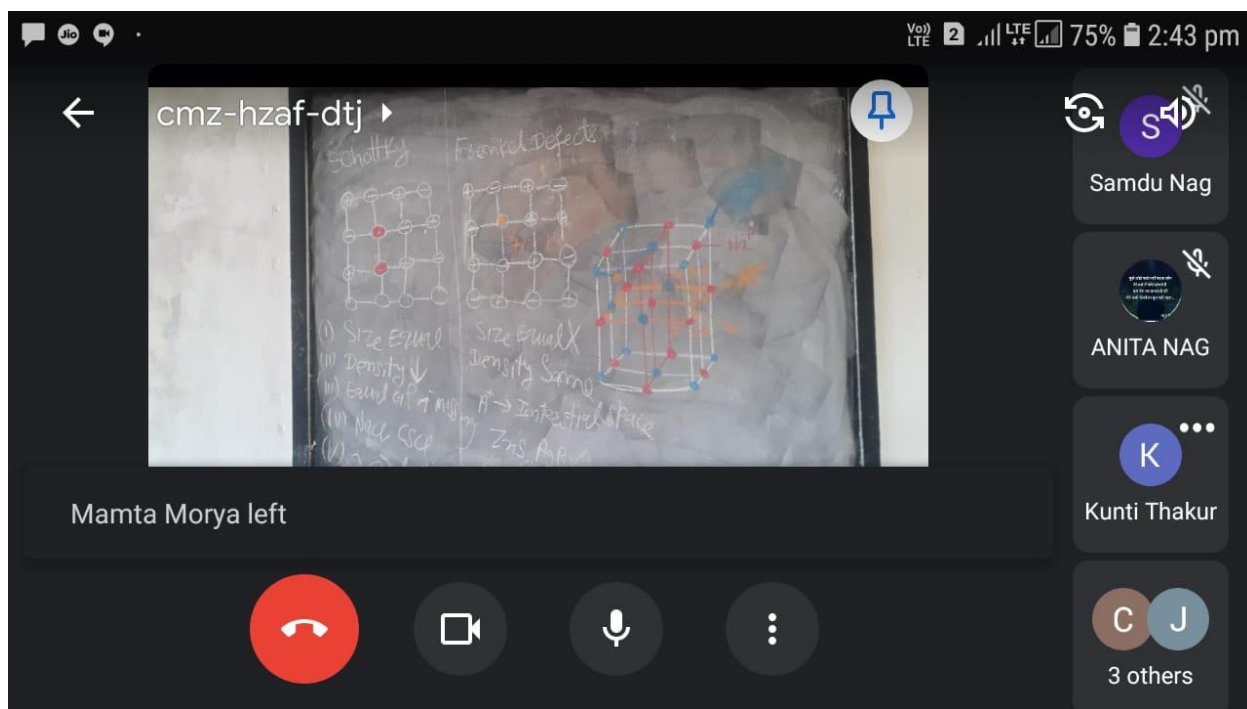

ICT-Based tools:-

Usage of Projector

Wi-Fi Usage

GPS Map Camera

Metawara, Chhattisgarh, India
Unnamed Road, Metawara, Chhattisgarh 494442,
India
Lat 19.000352°
Long 81.906549°
20/01/22 05:13 PM

GPS Map Camera

Bastar, Chhattisgarh, India
Unnamed Road, Chhattisgarh 494442, India
Lat 19.000435°
Long 81.90669°
20/01/22 05:14 PM

Online Teaching by Dr. Manoj Kumar

Conduction of Online Viva-Voce by department of Chemistry:-

Computer Lab:-

college
lege...

Google

Bastar, Chhattisgarh, India
Unnamed Road, Chhattisgarh 494442, India
Lat 19.000388°
Long 81.906805°
17/03/22 12:44 PM

GPS Map Camera